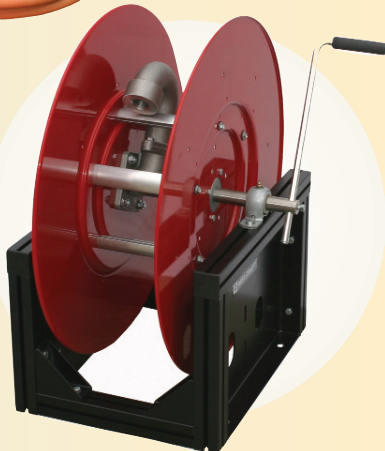

Best of Irrigation HOSE REELS

Great for Golf Courses,
Athletic Fields, Parks & Rec
and much more

Reel and Trailer Package 600910
Columbia City High School, Columbia City, IN

Maintenance Facility REELS

Use air to clean carts
and utility vehicles
prior to washing to
reduce water usage
and cut down on clip-
ping mess.

▲ **SERIES D80000**
D83075 OLP
3/4" x 750'

▲ **POLY-CRAFT**
SGA3650 OLP
3/8" x 50'
SGA3850 OLP
1/2" x 50'
With hose.

▲ **SERIES 40 HAND CRANK**

Suggested models:
411171CG1LC
up to 1" X 100' Without hose.
432191CG1LC
up to 1-1/2" X 100'
Without hose.

Pressure Wash REELS

Use to wash carts,
utility vehicles and
mowers. Available
in several packages,
see other side.

▶ **SERIES H18000**
H18006 M
3/8" x 100'
Hose sold separately.

◀ **SERIES 30000**
CA38112 M
Up to 200' x 1/2"
HAND CRANK
3000 PSI. Hose sold separately.

Wash Pad REELS

Wash pad application,
reels to remain pressur-
ized and tied into irriga-
tion system complete
with supply hose and
shut off valve for
fingertip control.

▶ **SERIES 7000**
GC7535 OLP
5/8" x 35'
With hose.