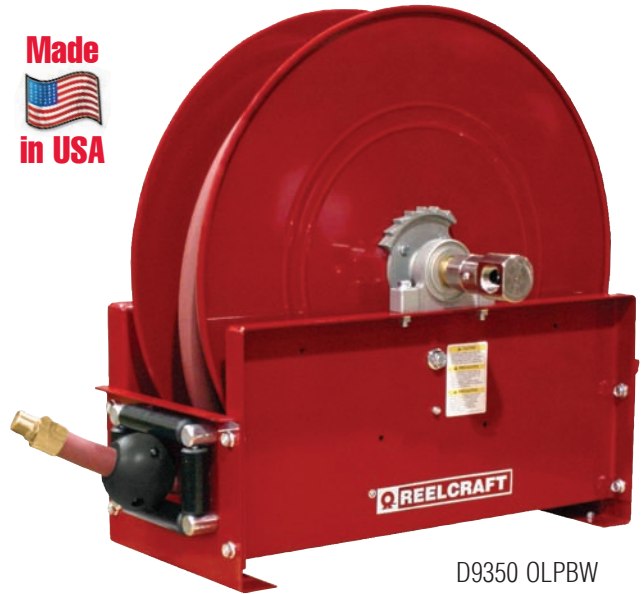

## Ultimate Duty Spring Retractable Reels

**Air/Water/Oil/Grease** - 3/8", 1/2", 3/4", 1", 1 1/4", 1 1/2" I.D.

Series 9000 mobile base reels offer the greatest amount of stability for high volume air, water, diesel fuel and gasoline. Ideal for portable service trucks, permanent service or plant work areas. A durable baked-on powder coat finish produces a rugged corrosion resistant product suitable for a wide variety of heavy duty applications. Basic reels without hose will handle air, water or oil; consult Reelcraft for other applications.

Low pressure reels furnished standard with PVC hose. Medium pressure reels are furnished standard with S.A.E. 100 R1T one wire braid hose. High pressure reels furnished standard with SAE 100 R2T two wire braid hose. For all metric thread connections over 1/2" add the suffix number 70 to indicate BSPT threads - example D9300 OLP70. FF9500 and FF9600 models will have BSPP threads. **Note: Change prefix from D to E to specify our heavy duty model with larger spring capacity, additional seals and grease fittings. Not available on FF9500 or FF9600.** Modification: Reels without hose can be modified to handle gasoline and diesel fuel, to order place prefix "F" before model number - example (FD9300 OLP). Reference page 4 for guide arm positions.