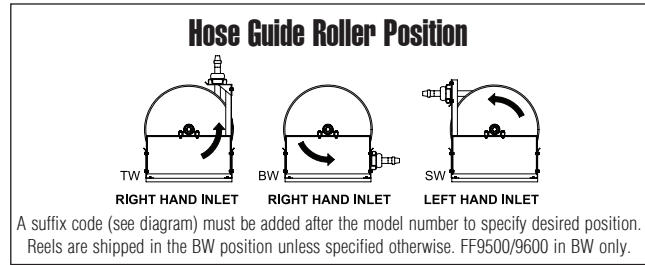

## Ultimate Duty Spring Retractable Reels

**Air/Water/Oil/Grease** - 3/8", 1/2", 3/4", 1", 1 1/4", 1 1/2" I.D.

Series 9000 mobile base reels offer the greatest amount of stability for high volume air, water, diesel fuel and gasoline. Ideal for portable service trucks, permanent service or plant work areas. A durable baked-on powder coat finish produces a rugged corrosion resistant product suitable for a wide variety of heavy duty applications. Basic reels without hose will handle air, water or oil; consult Reelcraft for other applications.

D9350 OLPBW

Dimensions - Size Index	Dimensions - Size Index					
	1		2		3	
	in	mm	in	mm	in	mm
<b>A</b>	26 <sup>3</sup> / <sub>8</sub>	670	26 <sup>3</sup> / <sub>8</sub>	670	26 <sup>3</sup> / <sub>8</sub>	670
<b>B</b>	26 <sup>1</sup> / <sub>4</sub>	667	26 <sup>1</sup> / <sub>4</sub>	667	26 <sup>1</sup> / <sub>4</sub>	667
<b>C</b>	22 <sup>1</sup> / <sub>4</sub>	565	22 <sup>1</sup> / <sub>4</sub>	565	22 <sup>1</sup> / <sub>4</sub>	565
<b>D</b>	7 <sup>3</sup> / <sub>4</sub>	197	13 <sup>1</sup> / <sub>2</sub>	343	7 <sup>3</sup> / <sub>4</sub>	197
<b>E</b>	12	305	17 <sup>3</sup> / <sub>4</sub>	451	13 <sup>3</sup> / <sub>8</sub>	340
<b>F</b>	24 <sup>1</sup> / <sub>8</sub>	613	24 <sup>1</sup> / <sub>8</sub>	613	24 <sup>1</sup> / <sub>8</sub>	613
<b>G</b>	4 <sup>3</sup> / <sub>4</sub>	121	3 <sup>7</sup> / <sub>8</sub>	98	4 <sup>1</sup> / <sub>2</sub>	114