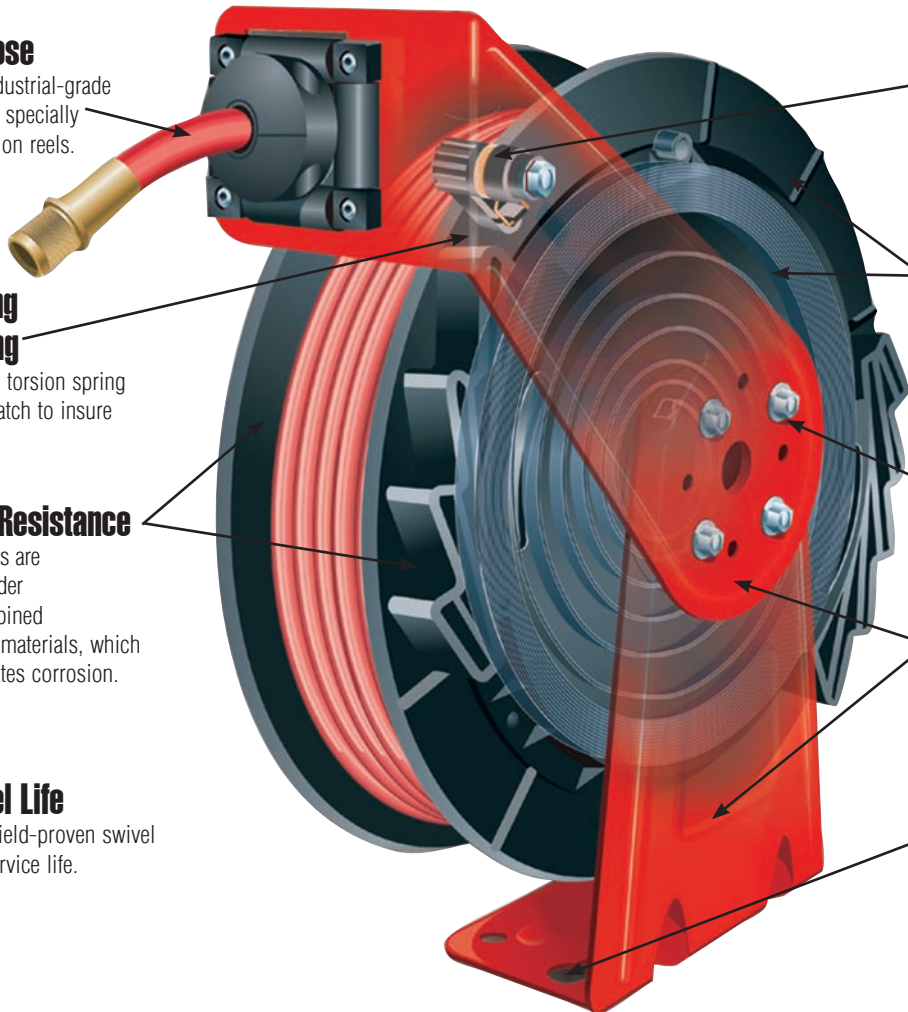

Rely on Reelcraft for convenience, versatility and value. Keep hoses organized, save time, improve safety, efficiency and extend hose life. The Series RT is available with or without hose, has a long swivel life and attaches to most surfaces that can be drilled. Rely on Reelcraft to reduce tangled hoses and improve hose logistics.

Kinkless Hose

High quality, industrial-grade kinkless hose is specially blended for use on reels.

Long-Lasting Latch Spring

A stainless steel torsion spring is used on the latch to insure maximum life.

Corrosion Resistance

Hose Retracts Every Time

The latch mechanism is mounted on the arm to insure hose extends and retracts every time.

Easy Maintenance

The glass-filled composite spool and spring case contains the industrial-grade drive-spring. The spring is protected from the environment for longer life.

Versatile Mounting

The guide arm can be adjusted to any of seven convenient locations.

Structural Strength

The base and guide arm are made of heavy gauge steel stampings, with re-reinforced ribs to increase structural strength. Main shaft is 1" outside diameter (O.D.), cold-rolled steel.