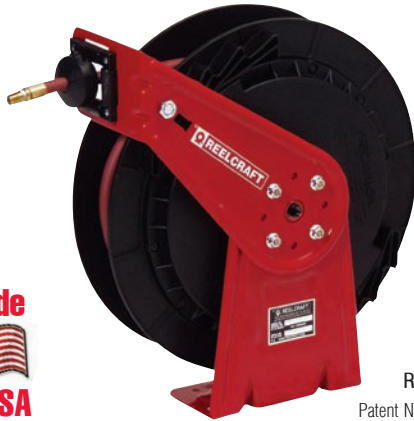

Lighterweight, Economical Reels | Series RT

Medium Duty Spring Retractable Reels Air/Water/Oil/Grease - 1/4", 3/8", 1/2" I.D.

Series RT is an economical choice for a medium duty, light weight, spring-driven hose reel for applications that are less demanding, yet require a product that can withstand industrial and commercial use. The industrial-grade drive spring is protected from the environment in a polypropylene spool for longer service life. Guide arm adjusts to seven positions.

Made
in USA

RT650-OLP
Patent No. 7,150,425