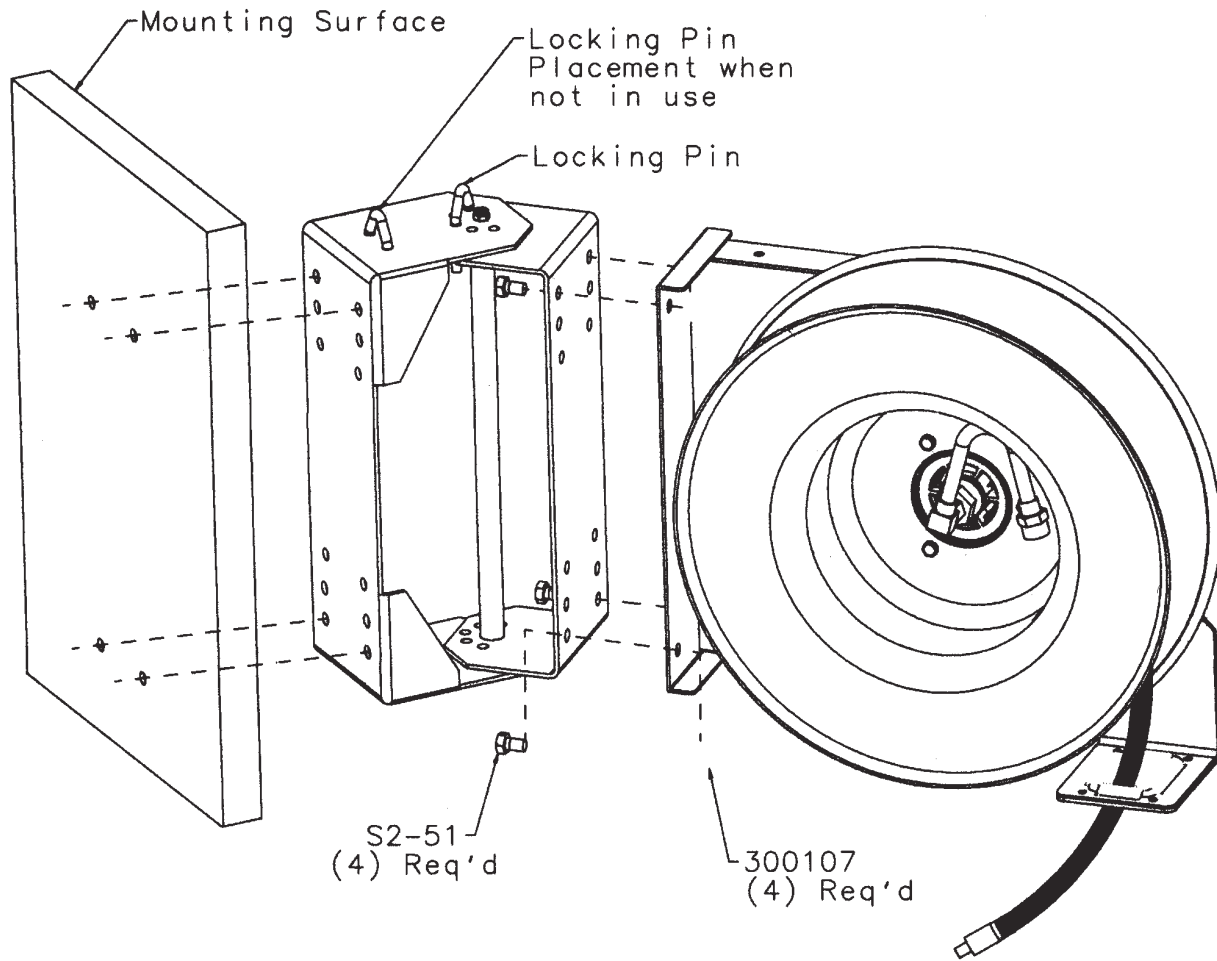

Swivel Bracket Installation Guide

Part # **600993**

*For mounting instructions refer to www.reelcraft.com

Item #	Description	Part #	Quantity
1	Bracket (Outer)	261871	1
2	Bracket (Inner)	261872	1
3	Pin, Locking	261831	1
4	Rod, Tie	260402-200	1
5	Nut, Nyloc	S85-7	2
6	Washer, Spacing	261832	2
Included but not shown			
7	Nut, Whizlock	300107	4
8	Screw, Hex Cap	S2-51	4

Form# 1160-1004 Rev: 5/2018

Bracket can be rotated a full 180°
and be locked into place every 45°