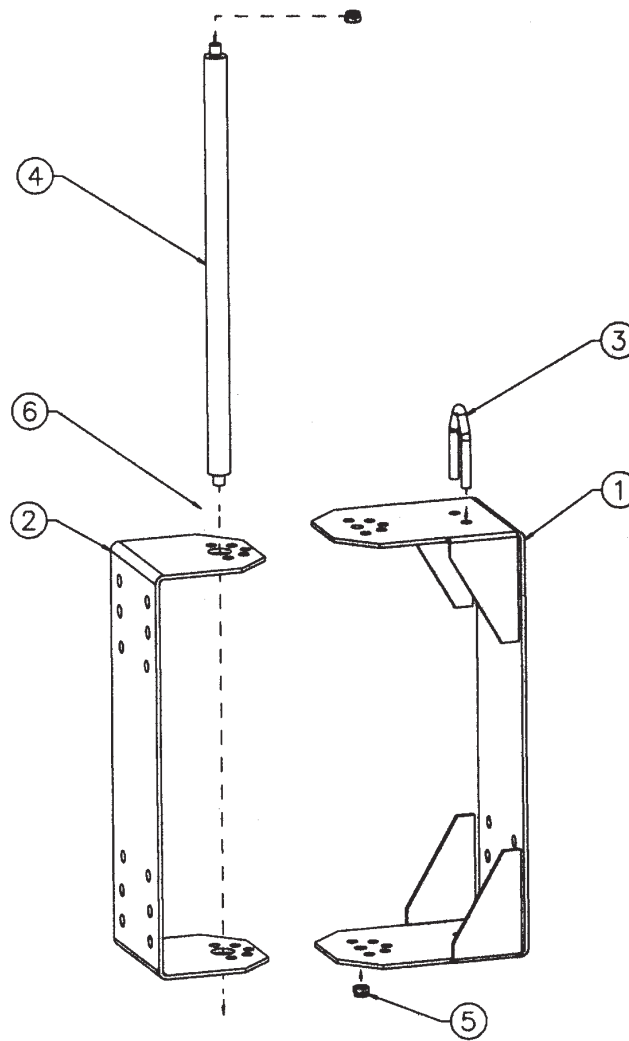

Swivel Bracket Installation Guide

Part # **600993**

*For mounting instructions refer to www.reelcraft.com

Item #	Description	Part #	Quantity
1	Bracket (Outer)	261871	1
2	Bracket (Inner)	261872	1
3	Pin, Locking	261831	1
4	Rod, Tie	260402-200	1
5	Nut, Nyloc	S85-7	2
6	Washer, Spacing	261832	2
Included but not shown			
7	Nut, Whizlock	300107	4
8	Screw, Hex Cap	S2-51	4

Form# 1160-1004 Rev: 5/2018

Bracket can be rotated a full 180°
and be locked into place every 45°