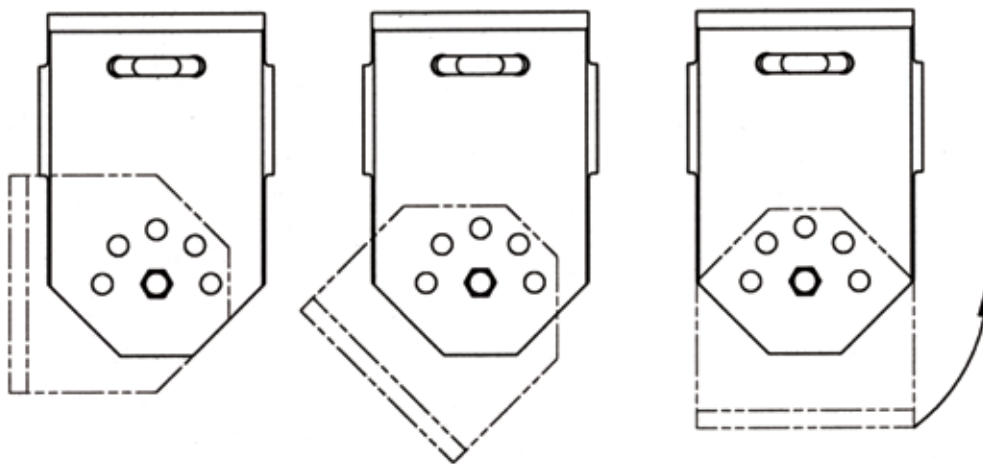

Swivel Bracket Installation Guide

Part # **600993**

*For mounting instructions refer to www.reelcraft.com

Item #	Description	Part #	Quantity
1	Bracket (Outer)	261871	1
2	Bracket (Inner)	261872	1
3	Pin, Locking	261831	1
4	Rod, Tie	260402-200	1
5	Nut, Nyloc	S85-7	2
6	Washer, Spacing	261832	2
Included but not shown			
7	Nut, Whizlock	300107	4
8	Screw, Hex Cap	S2-51	4

Form# 1160-1004 Rev: 5/2018

Bracket can be rotated a full 180°
and be locked into place every 45°