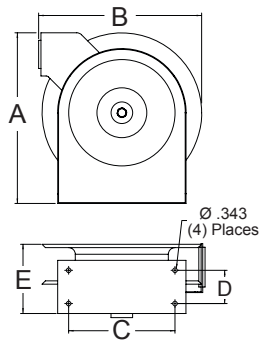

## Reel Accessories

Part	Part Number	Specifications
Pivot Base	S600608	340°, Color: Black
Swing Bracket	600626	Wall Mount, Color: Black
Swing Bracket	600993	Wall Mount, Color: Red
Inlet Hose	Visit <a href="http://reelcraft.com">reelcraft.com</a> for more information	

1.800.444.3134 | [reelcraft.com](http://reelcraft.com)

Model with Hose and Bumper	Shipping Weight		Hose I.D.		Hose O.D.		Hose Length		Max Pressure		NPT(M) Hose Outlet	NPT(F) Reel Inlet	NPT(F) Reel Outlet
	lbs	kg	in	mm	in	mm	ft	m	psi	bar	in	in	in
<b>Low Pressure Air/Water Reels</b>													
Maximum Temperature 150°F (65°C) Maximum Working Pressure is at 70°F (20°C)													
4420 OLP	18	8	1/4	6	.475	12	20	6	300	21	1/4	3/8	1/4
4425 OLP	19	9	1/4	6	.475	12	25	8	300	21	1/4	3/8	1/4
4435 OLP	19	9	1/4	6	.475	12	35	11	300	21	1/4	3/8	1/4
<b>4625 OLP*</b>	20	9	3/8	10	.600	15	25	8	300	21	1/4	3/8	1/4

\*Most popular models | Low pressure reels supplied with PVC hose. See operating instructions for optimum mounting configuration.

Model without Hose and Bumper	Shipping Weight		Hose Capacity						Max Pressure		NPT(F) Reel Inlet	NPT(F) Reel Outlet	
	lbs	kg	Hose I.D.		Hose O.D.		Hose Length		psi	bar	in	in	
<b>Low Pressure Air/Water Reels</b>													
Maximum Temperature 210°F (99°C)													
4400 OLP	17	8	1/4	6	.475	12	35	11	500	35	3/8	1/4	
4600 OLP	17	8	3/8	10	.600	15	25	8	500	35	3/8	1/4	

Dimensions - Size Index

	in	mm
A	12 7/8	327
B	12 5/8	321
C	8	203
D	2 1/2	64
E	5 5/8	143

Additional Models Available for:

CORD

Interactive Reel Catalog