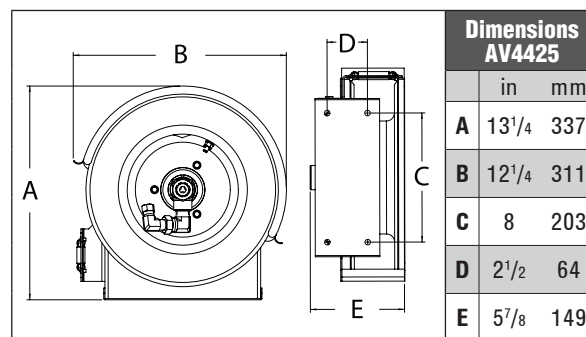

Related Products

Reelcraft offers a complete line of over 2,500 hose, cord and cable reels. For a complete product listing visit us online at www.reelcraft.com or call toll free 800-444-3134.

AV4425 OLPBWR

AV5425 ELP

Made in USA 

AV4425 OLPBWL

Accessories

Accessory	Description	Weight	
		lbs	kg
602366	Series 4000 jump guard	3	1.36
HR1145	Cabinet roller guide	0.5	0.23

Model with hose	Shipping Weight		Pressure		Hose I.D.		Hose O.D.		NPT(M) Outlet	NPT(F) Inlet	Hose Length		Inlet Connection Location
	lbs	kg	psi	bar	in	mm	in	mm	in	in	ft	m	
Low Pressure Reels Maximum Temperature 150 °F (65 °C)													
AV4425 OLPBWL	18	8	300	21	1/4	6	.470	12	1/4	3/8	25	8	Swivel Side
AV4425 OLPBWR	18	8	300	21	1/4	6	.470	12	1/4	3/8	25	8	Spring Case Side
AV5425 ELP	35	16	300	21	1/4	6	.470	12	1/4	3/8	25	8	Spring Case Side