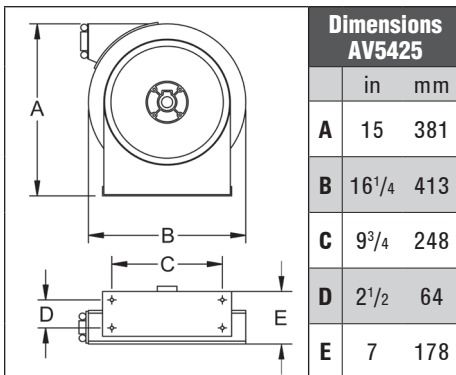

AV5425 ELP

Made in USA 

AV4425 OLPBWL

Accessories

Accessory	Description	Weight	
		lbs	kg
602366	Series 4000 jump guard	3	1.36
HR1145	Cabinet roller guide	0.5	0.23

Model with hose	Shipping Weight		Pressure		Hose I.D.		Hose O.D.		NPT(M) Outlet	NPT(F) Inlet	Hose Length		Inlet Connection Location
	lbs	kg	psi	bar	in	mm	in	mm	in	in	ft	m	
Low Pressure Reels Maximum Temperature 150 °F (65 °C)													
AV4425 OLPBWL	18	8	300	21	1/4	6	.470	12	1/4	3/8	25	8	Swivel Side
AV4425 OLPBWR	18	8	300	21	1/4	6	.470	12	1/4	3/8	25	8	Spring Case Side
AV5425 ELP	35	16	300	21	1/4	6	.470	12	1/4	3/8	25	8	Spring Case Side