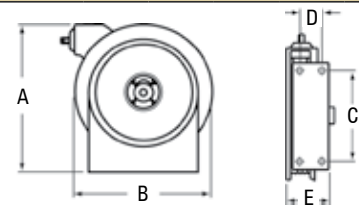

Drinking Water

Boats, RVs, buses and much more

PRE-RINSE REEL FEATURES

- ✓ Lever-operated spray valve is included
- ✓ Optional 360° rotating swivel (600248) offers 20 degrees of angular motion
- ✓ Push-Lok, field replaceable, hose-end fittings
- ✓ Reels can be mounted on the wall, ceiling, or under a counter, making water conveniently available
- ✓ Latching mechanism holds hose at desired length

POTABLE WATER REEL FEATURES

- ✓ Stainless steel, full flow shaft and PVC swivel
- ✓ Convenient fast hook-up and disconnect
- ✓ Drain and standard female garden hose outlet fitting are standard
- ✓ Maximum operating temperature 86° F (30°C)

Dimensions - Size Index

No.	1		2		3	
	in / mm		in / mm		in / mm	
A	12 ⁷ / ₈	327	14 ¹ / ₂	368	18 ¹ / ₂	470
B	12 ⁵ / ₈	321	13 ¹ / ₂	343	15	381
C	8	203	9 ³ / ₄	248	9 ³ / ₄	248
D	2 ¹ / ₂	64	2 ¹ / ₂	64	2 ¹ / ₂	64
E	5 ³ / ₈	137	6	152	7	178

Four 5/16" (8mm) diameter mounting holes.

Model with Hose	Shipping Weight		Pressure		Hose I.D.		Hose O.D.		(F)NPTF Inlet	Hose Length		Size Index No.
	lbs	kg	psi	bar	in	mm	in	mm	in	ft	m	
Pre-Rinse Hose Reels												
4625 OLPSW5	22	10	250	17	3/8	10	.640	16	3/8	25	8	1
5635 OLPSW5	27	12	250	17	3/8	10	.640	16	3/8	35	11	2
5635 ELPSW5	37	17	250	17	3/8	10	.640	16	3/8	35	11	3
Pre-Rinse Stainless Steel Hose Reels												
5635 OLSSW5	28	13	250	17	3/8	10	.640	16	3/8	35	11	2
5635 ELSSW5	38	17	250	17	3/8	10	.640	16	3/8	35	11	3
Potable (Drinking) Water Reels Garden hose fitting 3/4" N/H threads (F)												
A5835 OLBSW23*	28	13	150	10	1/2	13	.781	20	1/2 male	35	11	2